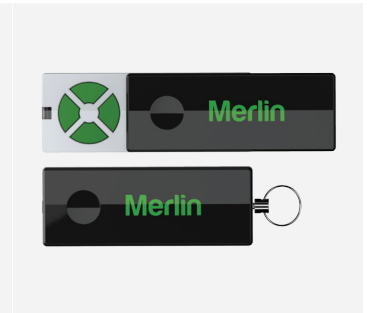

Model: E960M

Car Visor Remote

Experience the convenience of a versatile spare remote. Operate up to three doors or gates with one remote that can be fitted to a car visor or in the house. Available in 1 or 3 button versions, visor clip included.

Model: E943M (3 Button)

Model: E940M (1 Button)

3 Button Key Ring Remote

Key ring remote transmitters are small and convenient with the ability to operate up to three doors or gates from the one unit. A must have for every set of keys in the house.

Model: E945M

4 Button Slider Remote

Key ring remote transmitters are small and convenient with the ability to operate up to four doors or gates from the one unit. Slide cover protects buttons from accidentally being pressed. Simply slide back to expose buttons.